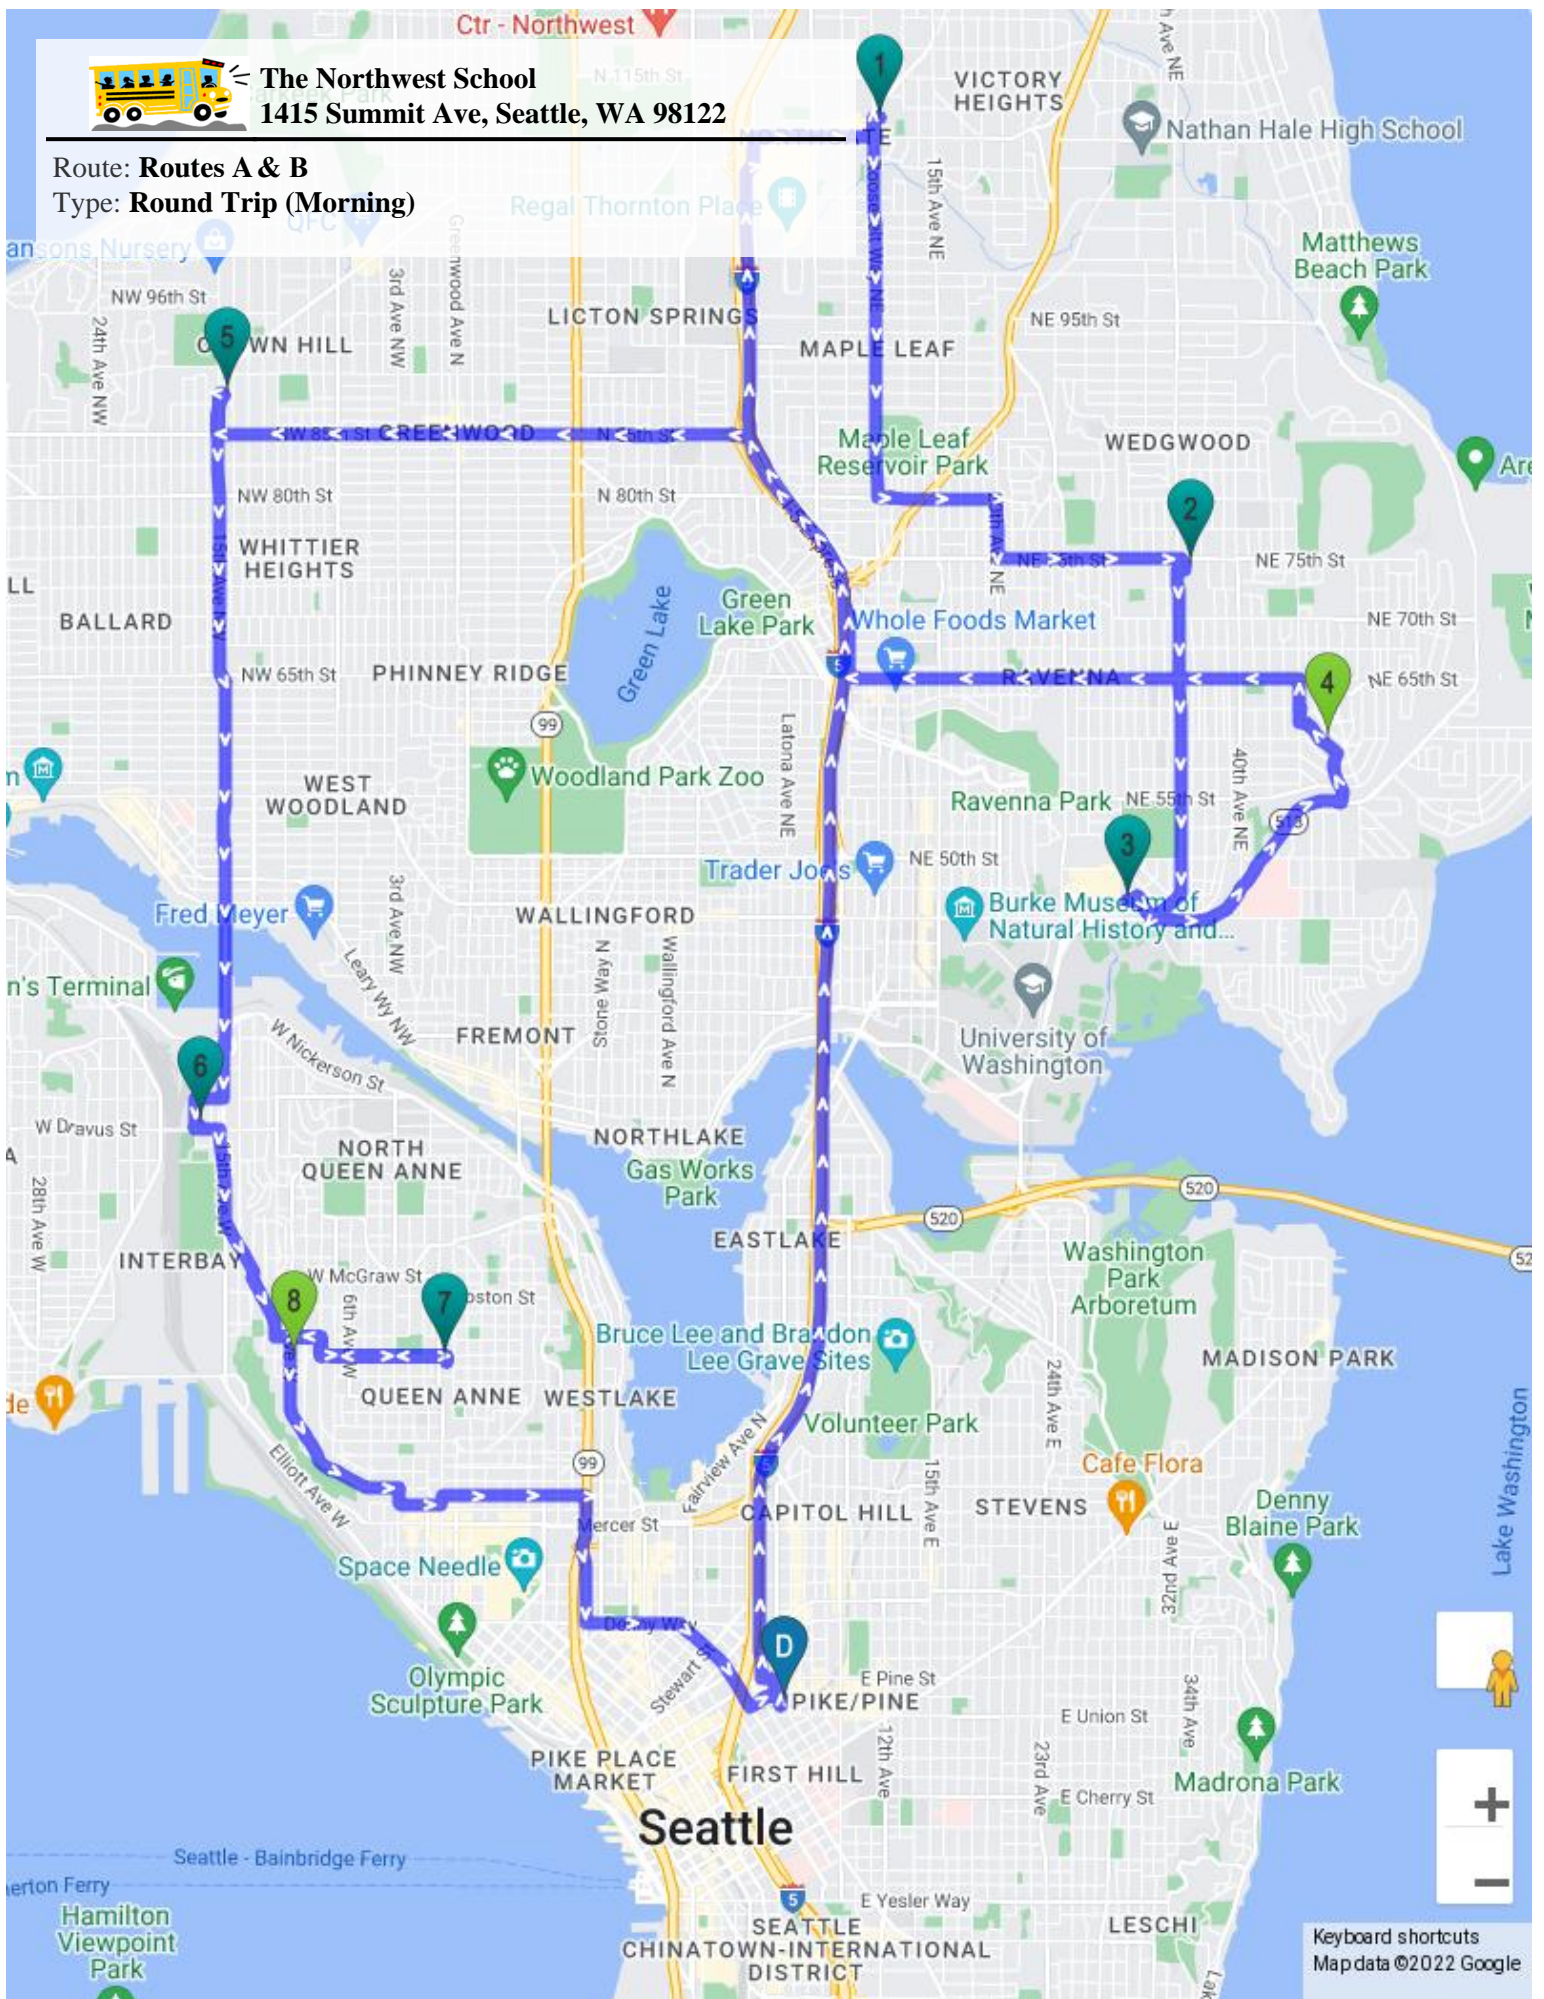

The Northwest School
 1415 Summit Ave, Seattle, WA 98122

Route: **Routes A & B**
 Type: **Round Trip (Morning)**

Keyboard shortcuts
 Map data ©2022 Google

The Northwest School
 1415 Summit Ave, Seattle, WA 98122

Route: **Routes A & B**
 Type: **Round Trip (Afternoon)**

Keyboard shortcuts
 Map data ©2022 Google