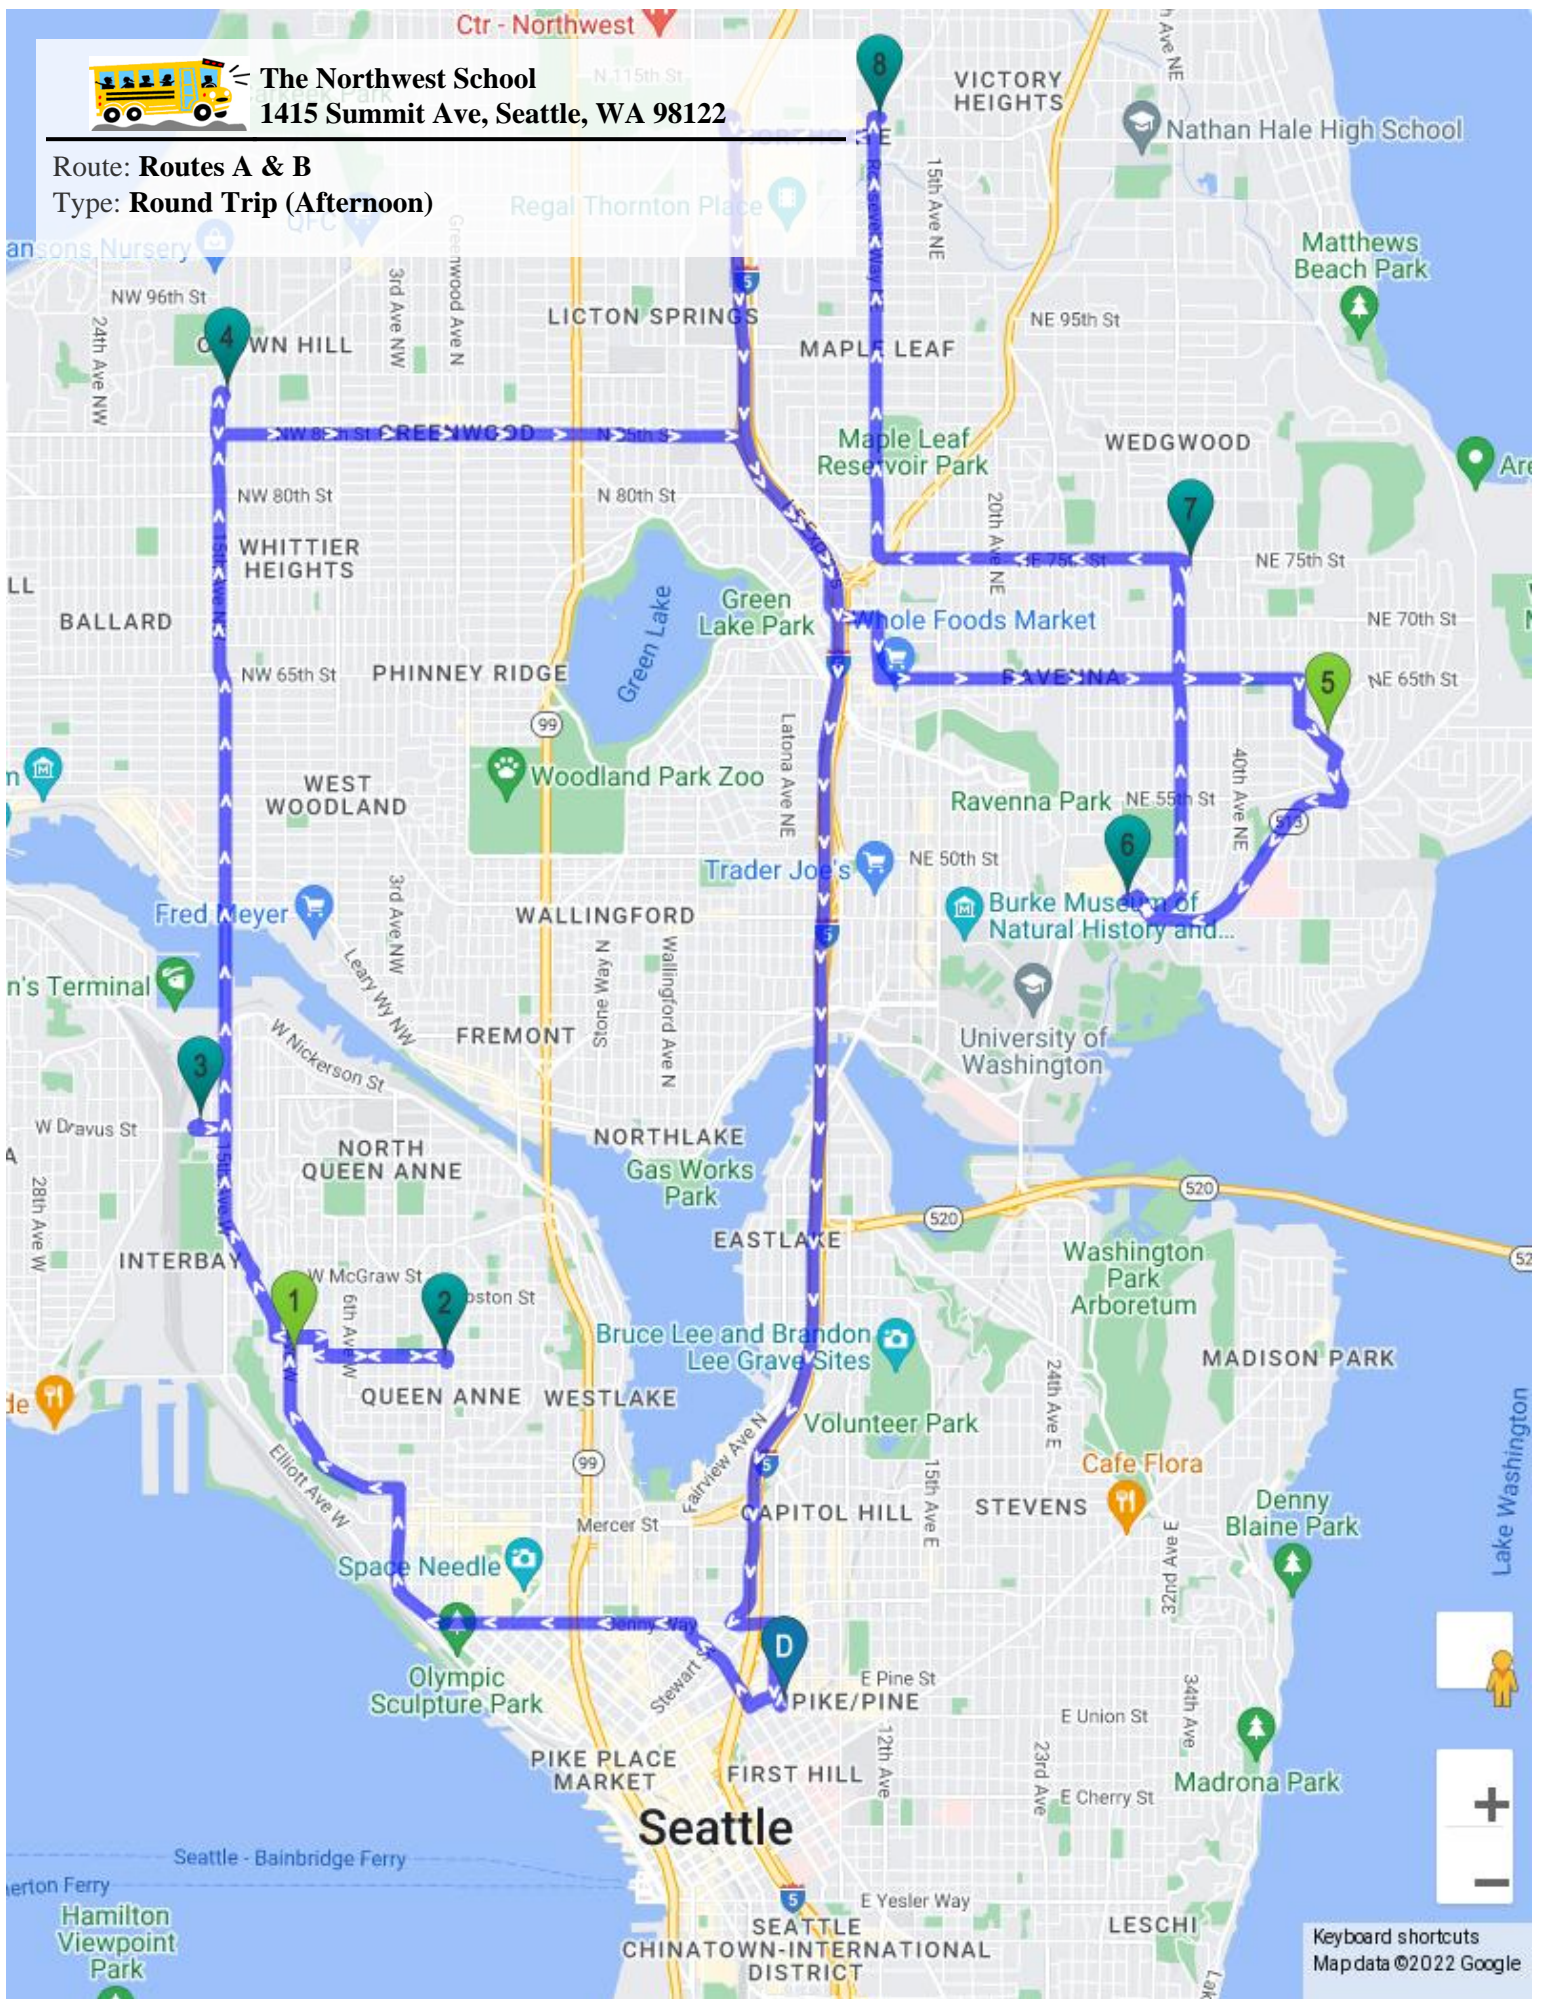

The Northwest School
 1415 Summit Ave, Seattle, WA 98122

Route: **Routes A & B**
 Type: **Round Trip (Morning)**

Keyboard shortcuts
 Map data ©2022 Google

The Northwest School
 1415 Summit Ave, Seattle, WA 98122

Route: **Routes A & B**
 Type: **Round Trip (Afternoon)**

Keyboard shortcuts
 Map data ©2022 Google