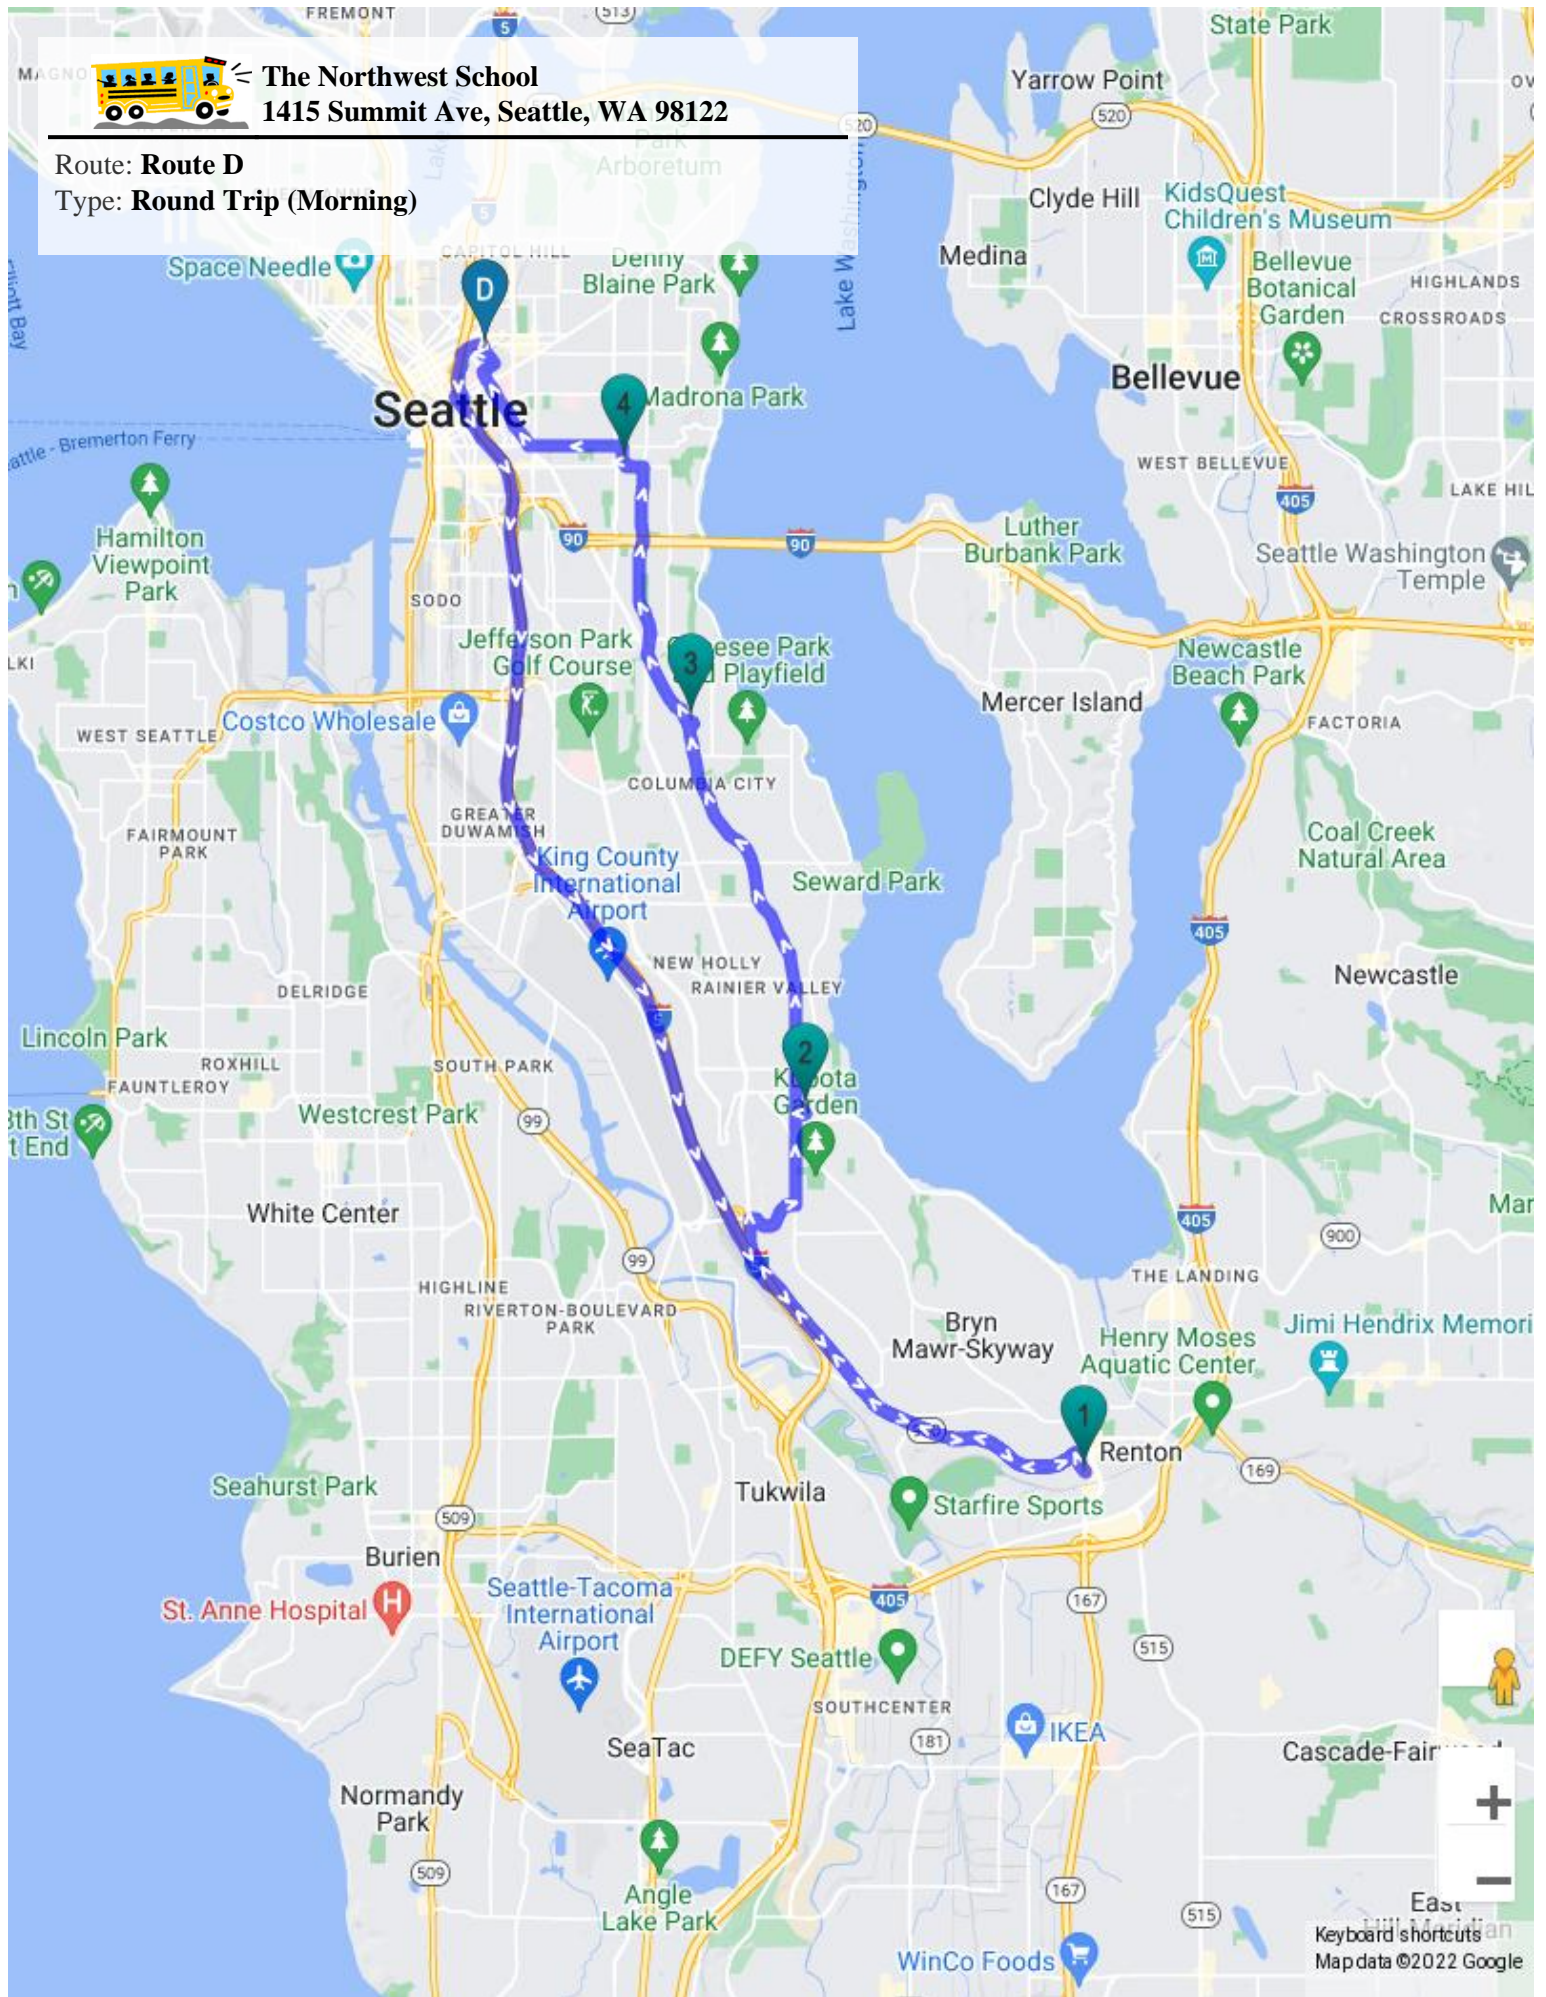

The Northwest School
 1415 Summit Ave, Seattle, WA 98122

Route: **Route D**

Type: **Round Trip (Morning)**

Keyboard shortcuts
 Map data ©2022 Google

The Northwest School
 1415 Summit Ave, Seattle, WA 98122

Route: **Route D**

Type: **Round Trip (Afternoon)**

East
 Keyboard shortcuts
 Map data ©2022 Google