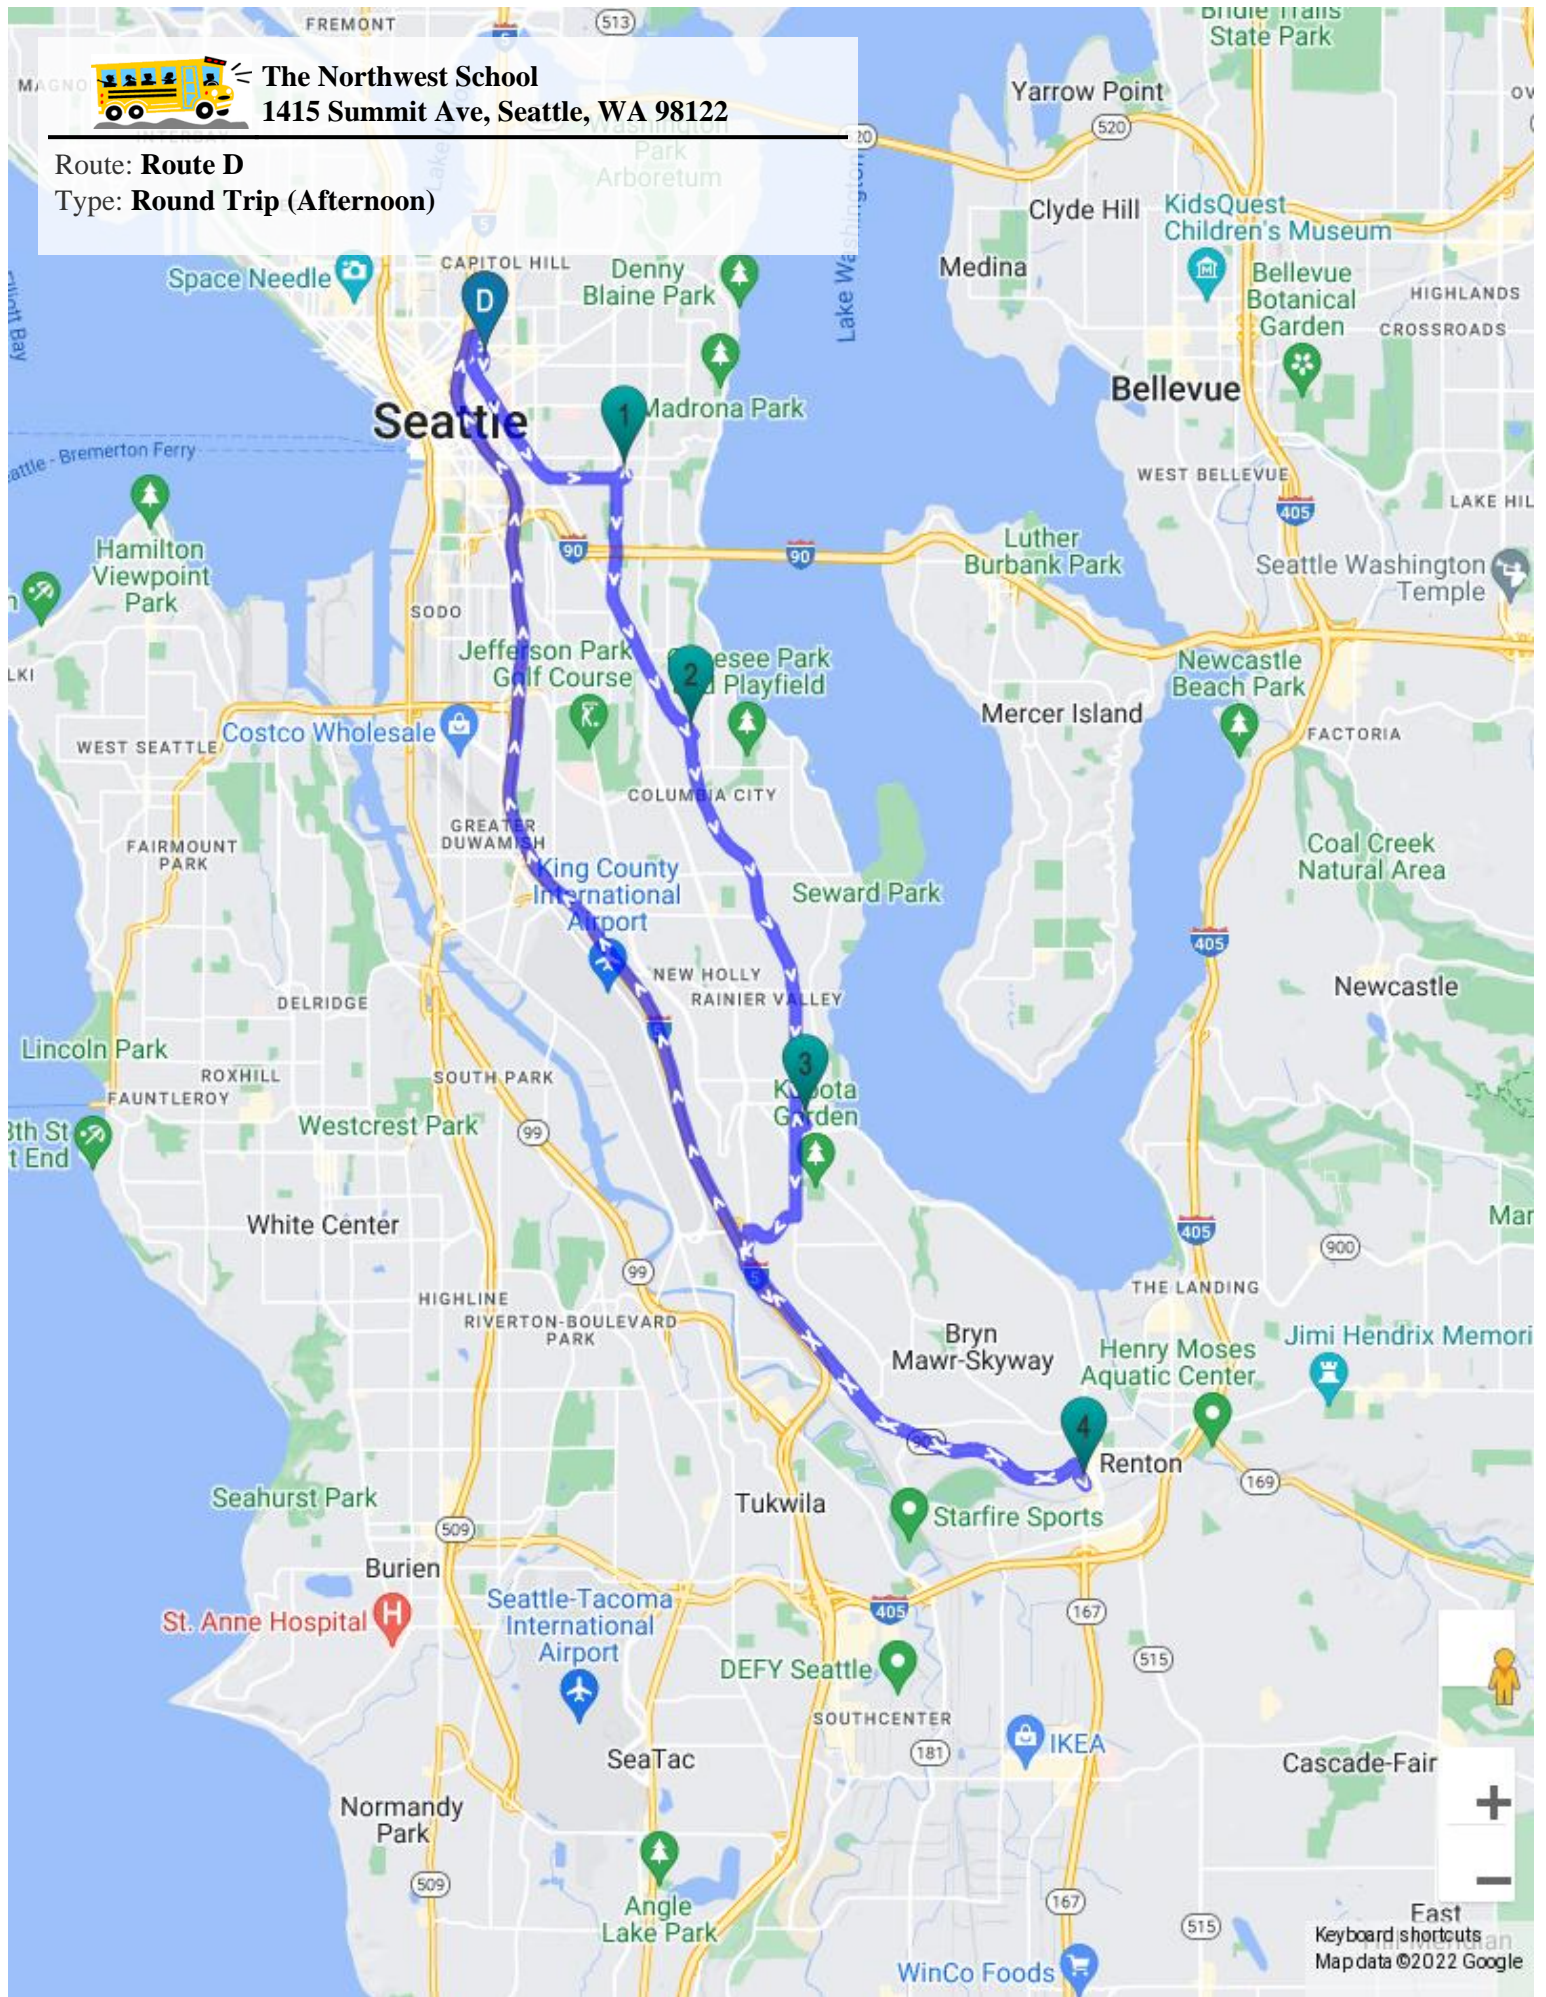

The Northwest School
 1415 Summit Ave, Seattle, WA 98122

Route: **Route D**

Type: **Round Trip (Morning)**

Keyboard shortcuts
 Map data ©2022 Google

The Northwest School
 1415 Summit Ave, Seattle, WA 98122

Route: **Route D**

Type: **Round Trip (Afternoon)**

East
 Keyboard shortcuts
 Map data ©2022 Google