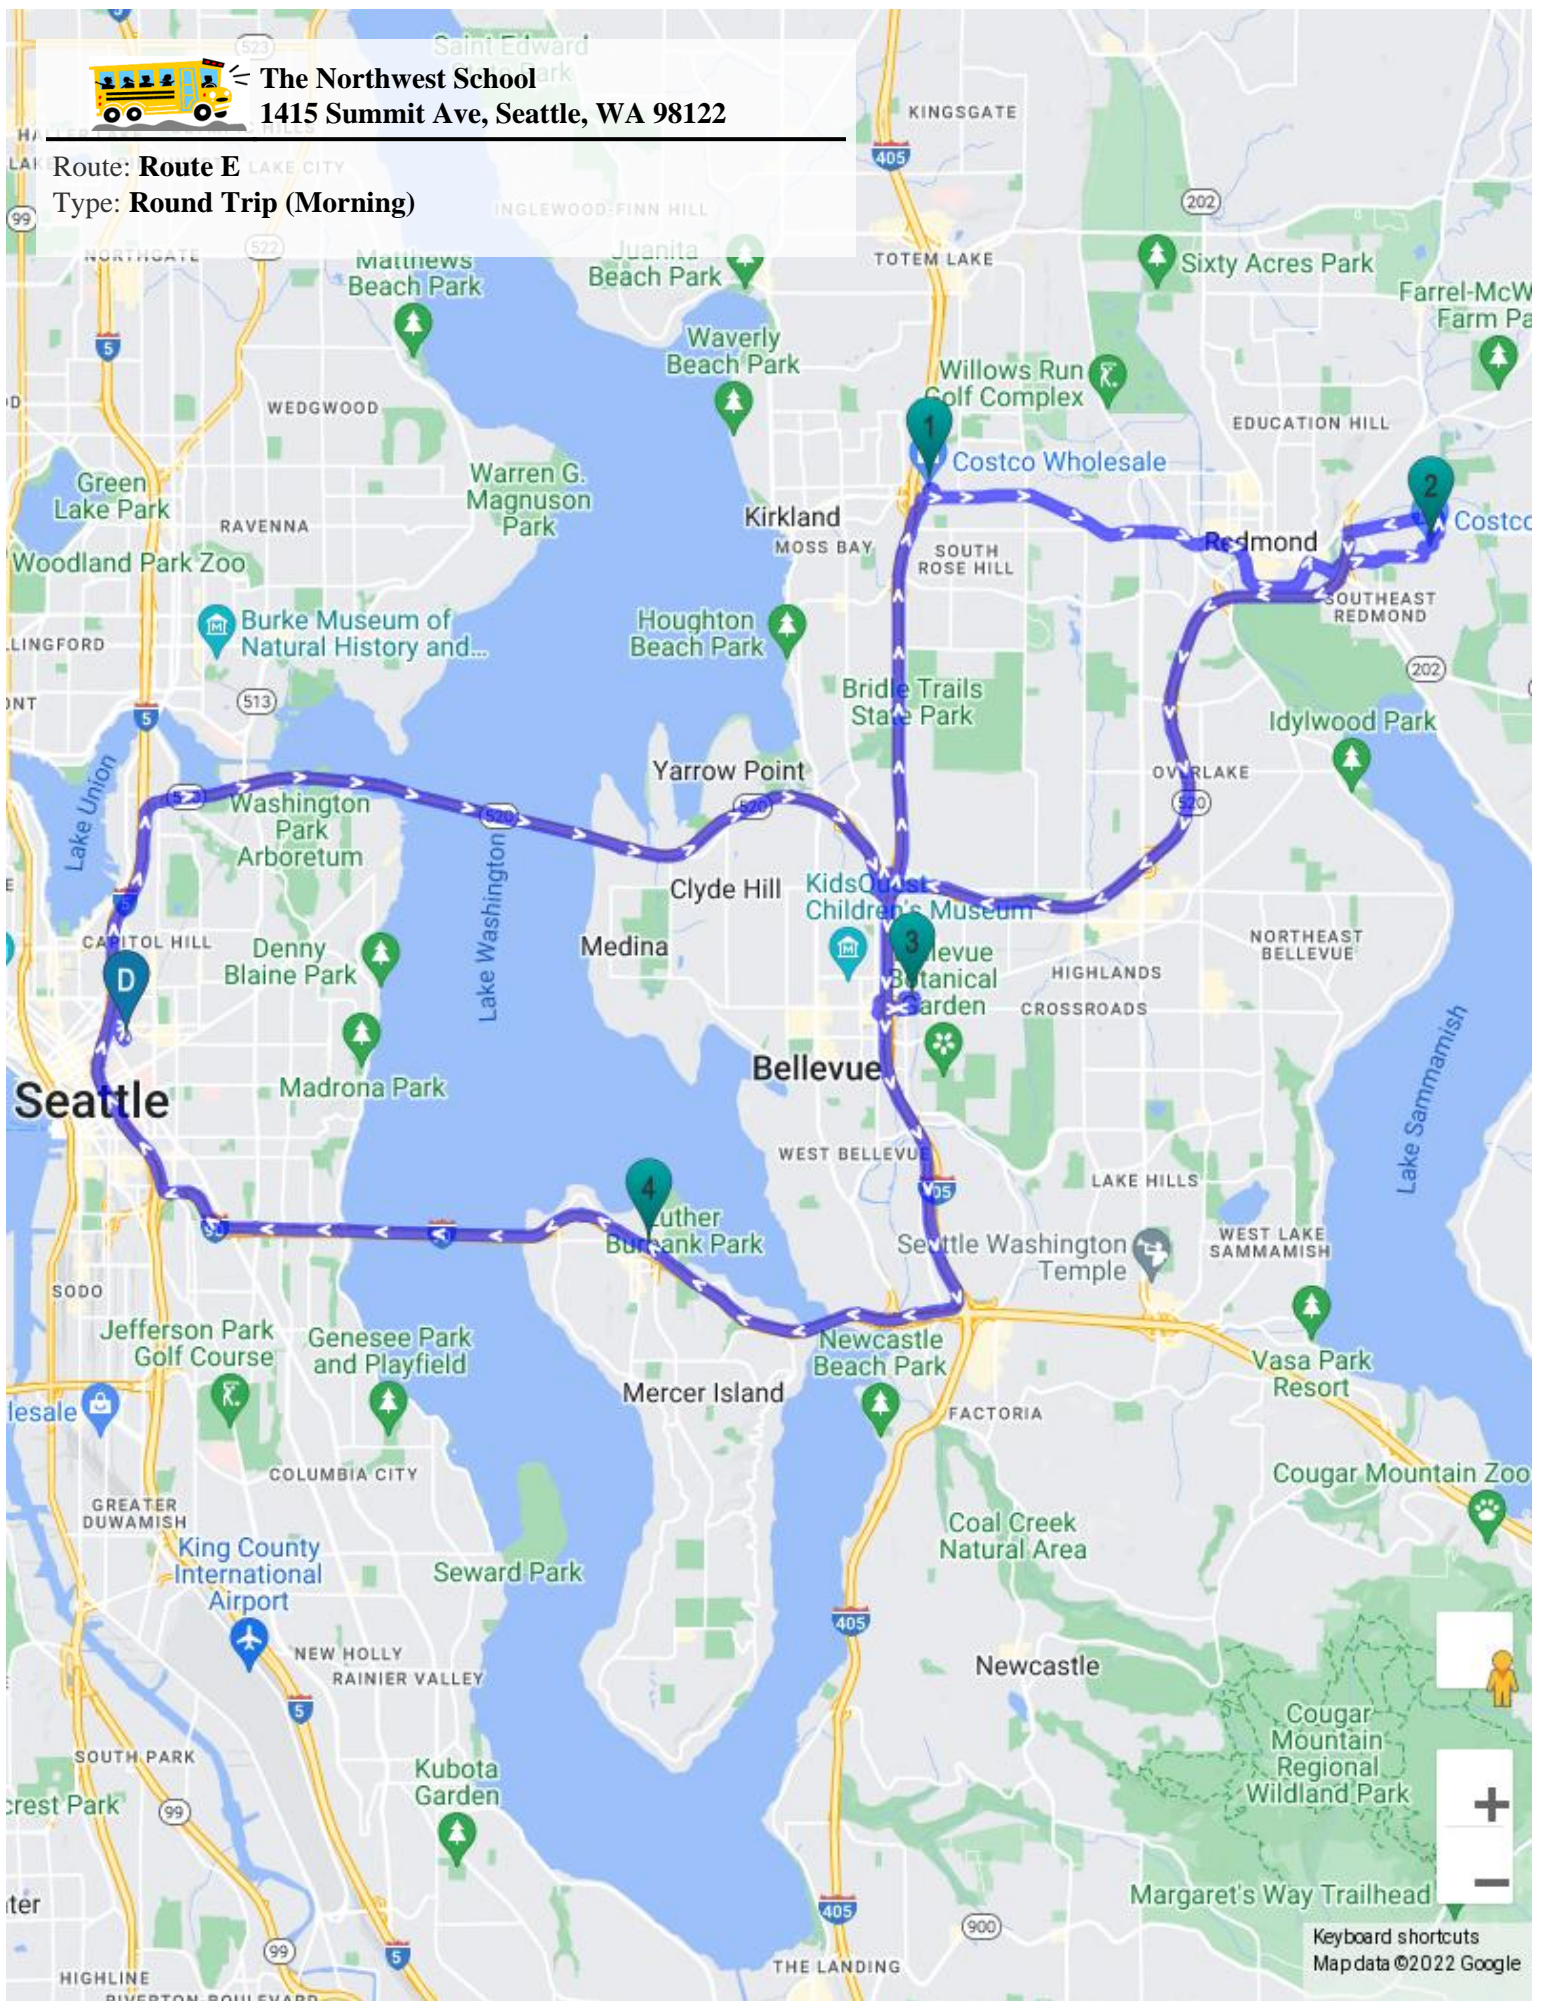

The Northwest School
 1415 Summit Ave, Seattle, WA 98122

Route: **Route E**
 Type: **Round Trip (Morning)**

The Northwest School
 1415 Summit Ave, Seattle, WA 98122

Route: **Route E**
 Type: **Round Trip (Afternoon)**

Keyboard shortcuts
 Map data ©2022 Google