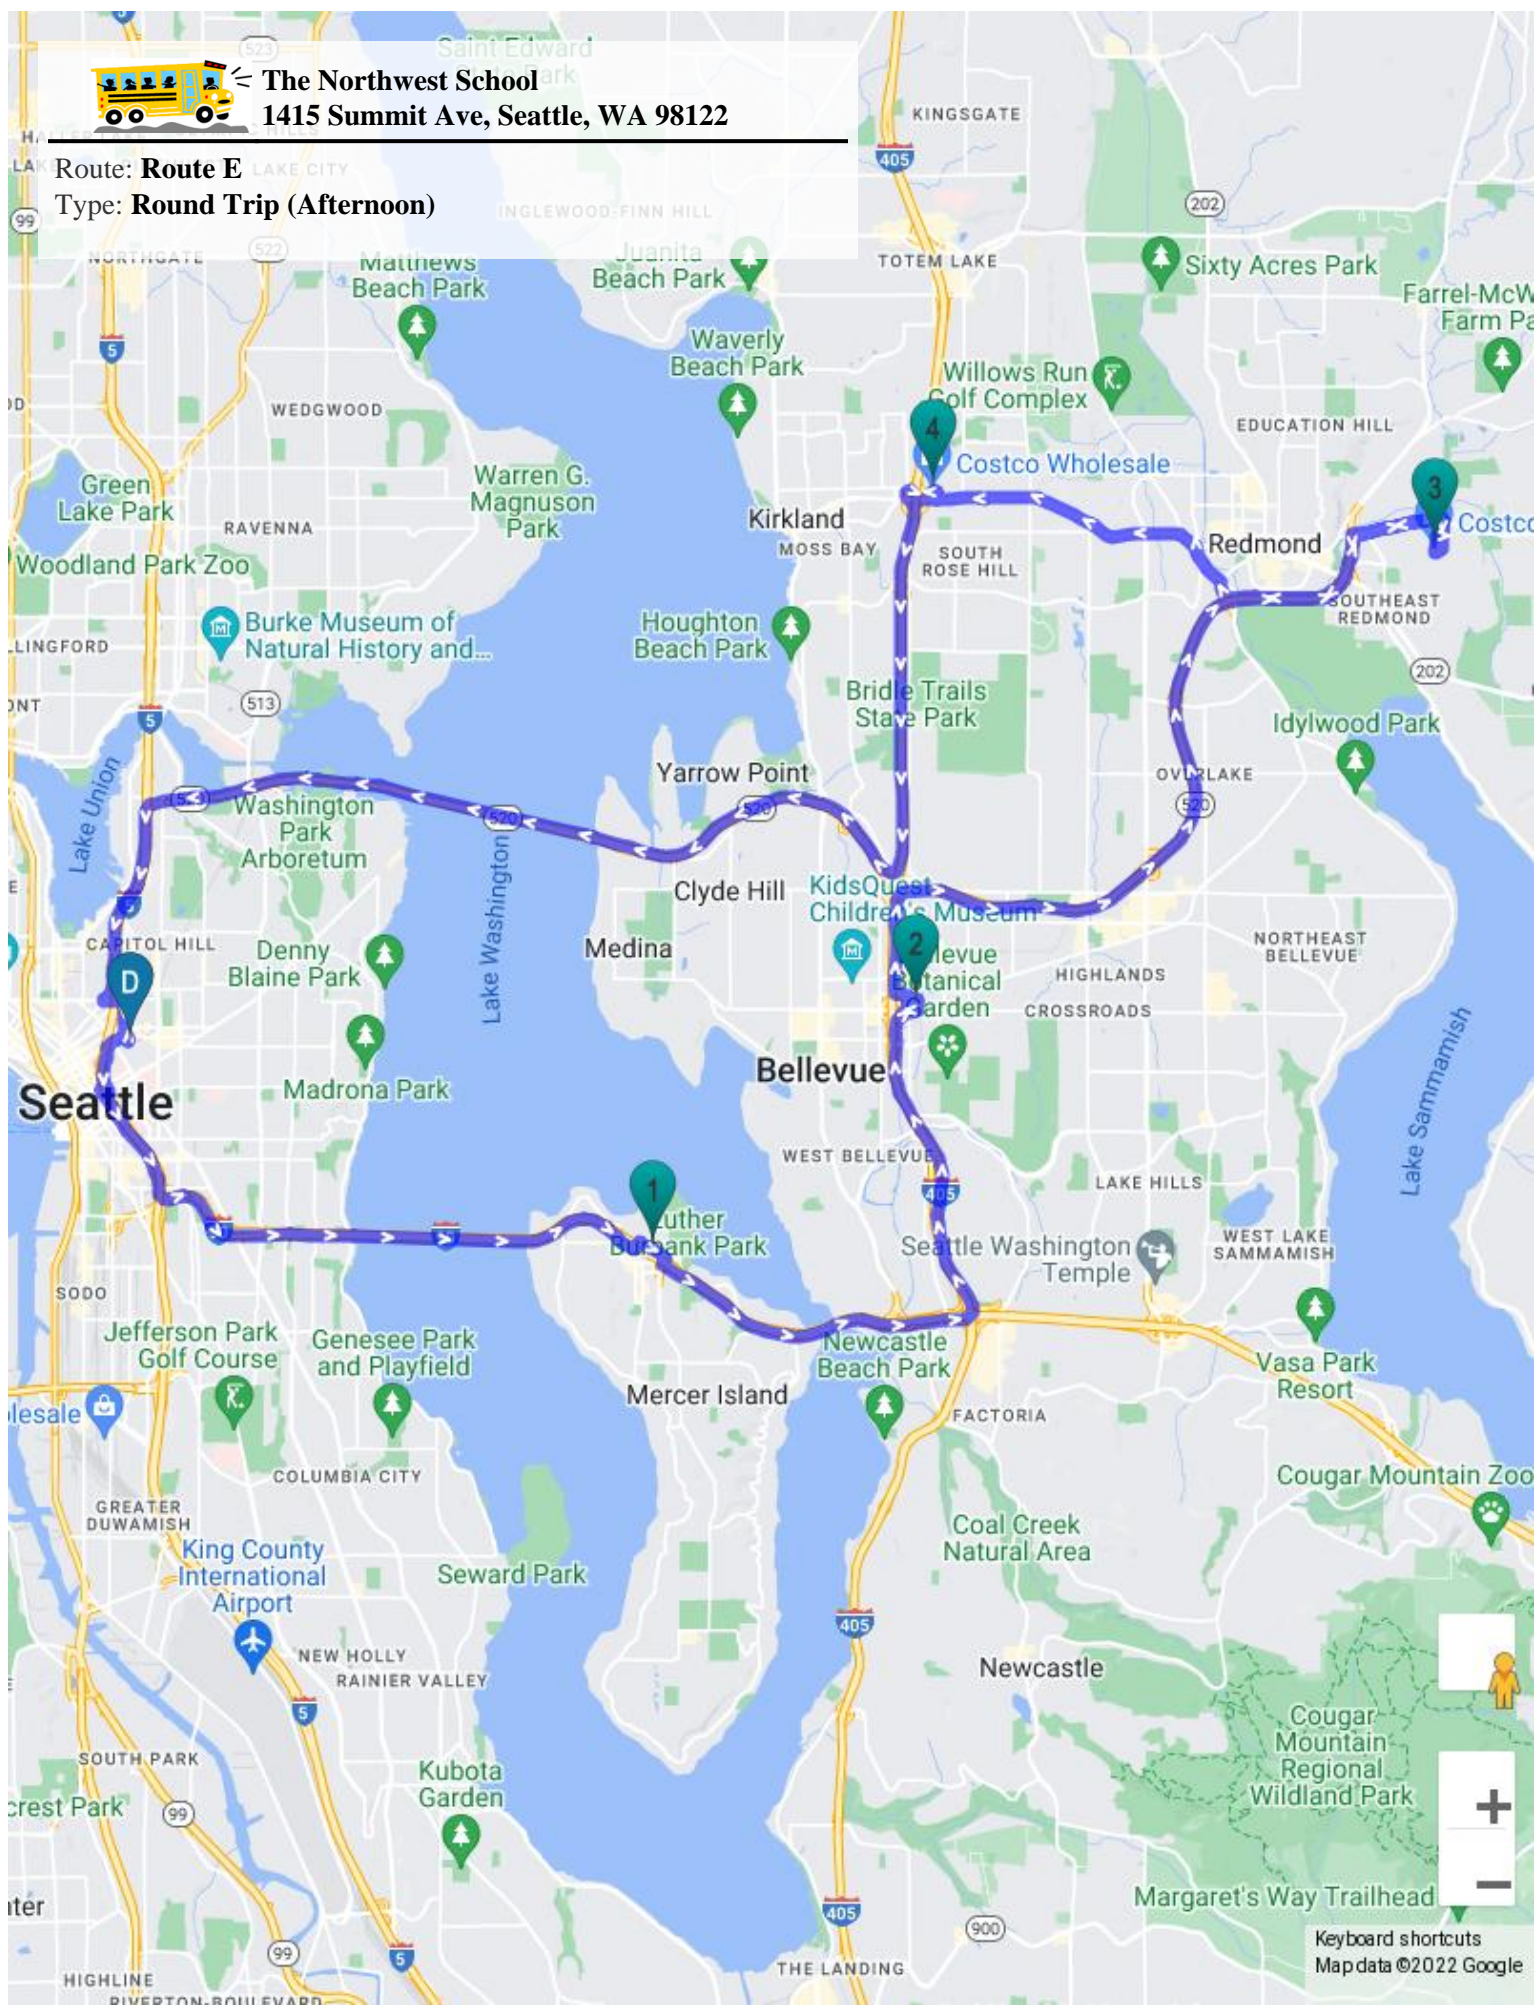

The Northwest School
 1415 Summit Ave, Seattle, WA 98122

Route: **Route E**
 Type: **Round Trip (Morning)**

The Northwest School
 1415 Summit Ave, Seattle, WA 98122

Route: **Route E**
 Type: **Round Trip (Afternoon)**

Keyboard shortcuts
 Map data ©2022 Google